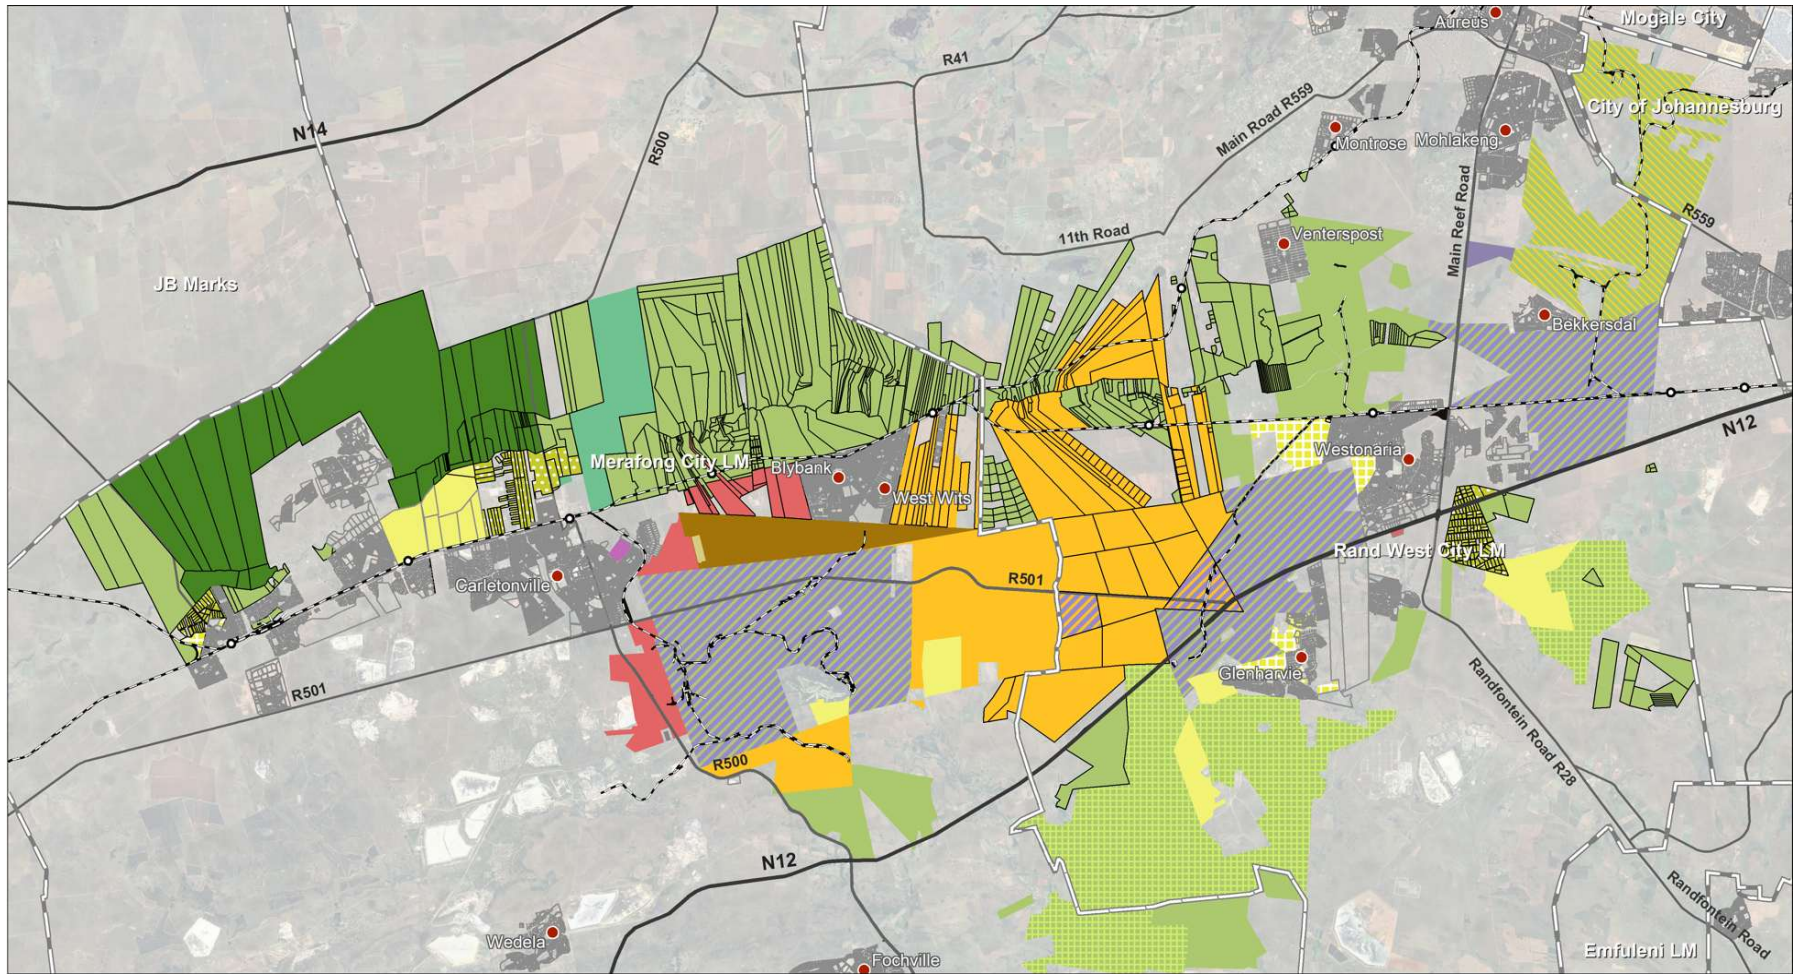

### Study Areas

- FWRDWA
- Municipal Boundaries
- Urban Areas

- #### Road network
- National Road
  - Major Arterial
  - Minor Arterial
  - Railways
  - Metrorail Stations

## Land Use Framework

- FWRDWA
- FWRDWA Land Use Framework
- Agriculture
- Tourism/Conservation
- Rural Residential
- Urban Development
- Future Urban Expansion
- Circular Economy (Merafong MSDF)
- Agri-Industrial/Solar
- Solar/PV Farm

- Road/Rail Reserve
- Gold West Rand Land Use Framework (Post-Mining)
- Agriculture
- Environmental
- Agricultural Training Academy
- Agriculture/Solar
- Agriculture/Sport/Recreation
- Residential Settlement
- Future Urban Expansion

- Health
- Mixed Use (Economic)
- Industrial/Manufacturing
- Agri-Industrial/Agriculture
- Solar/PV Farm
- TSF/Mine Dump
- Cemetery
- Infrastructure
- Road/Rail Reserve